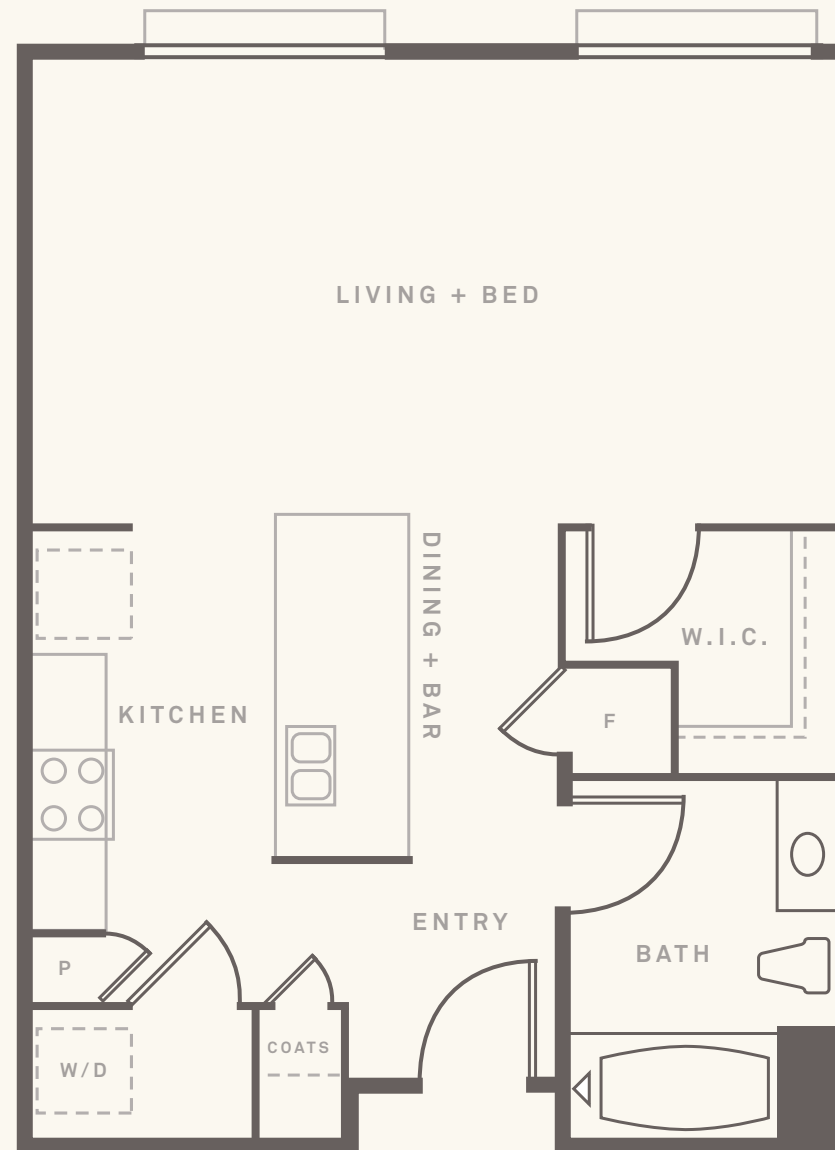

Field House | Plan 3

580 square feet

Studio, 1 Bath

Floorplans are preliminary

Dimensions and square footage may vary per elevation.

Floorplans and renderings are artist's conception based on preliminary information. All square footages are approximate and are figured on interior space. Floorplans are not to scale. Some home sites may be pre-plotted for specific variations. Please consult your sales counselor for details. In an effort to improve our homes, Tri Pointe Homes reserves the right to change features, prices or plans without notice. Windows and doors vary per elevation and per home site location.