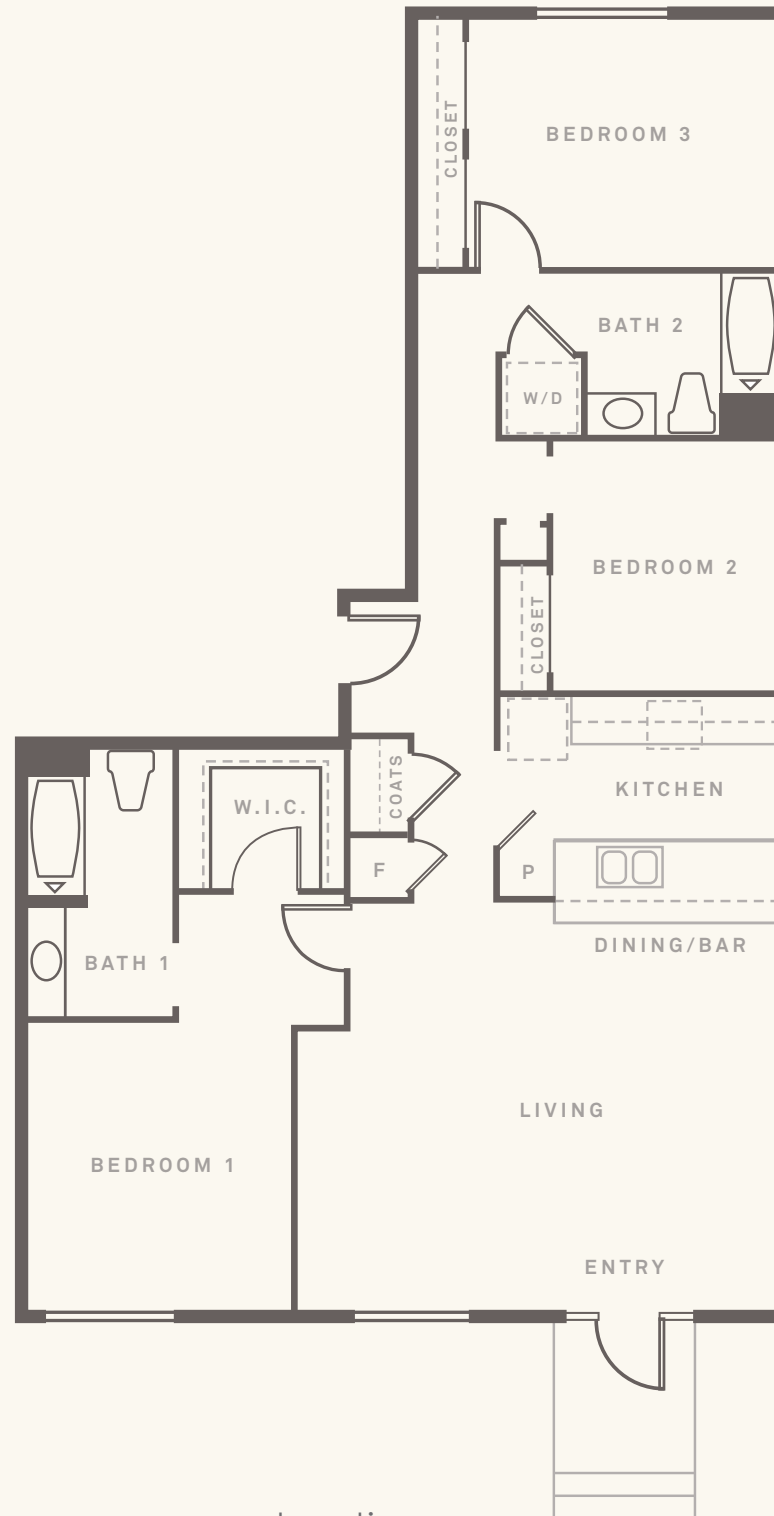

## Field House | Plan 4

1360 - 1614 square feet

3 Bedrooms, 2 Baths

Floorplans are preliminary

Dimensions and square footage may vary per elevation.

Floorplans and renderings are artist's conception based on preliminary information. All square footages are approximate and are figured on interior space. Floorplans are not to scale. Some home sites may be pre-plotted for specific variations. Please consult your sales counselor for details. In an effort to improve our homes, Tri Pointe Homes reserves the right to change features, prices or plans without notice. Windows and doors vary per elevation and per home site location.