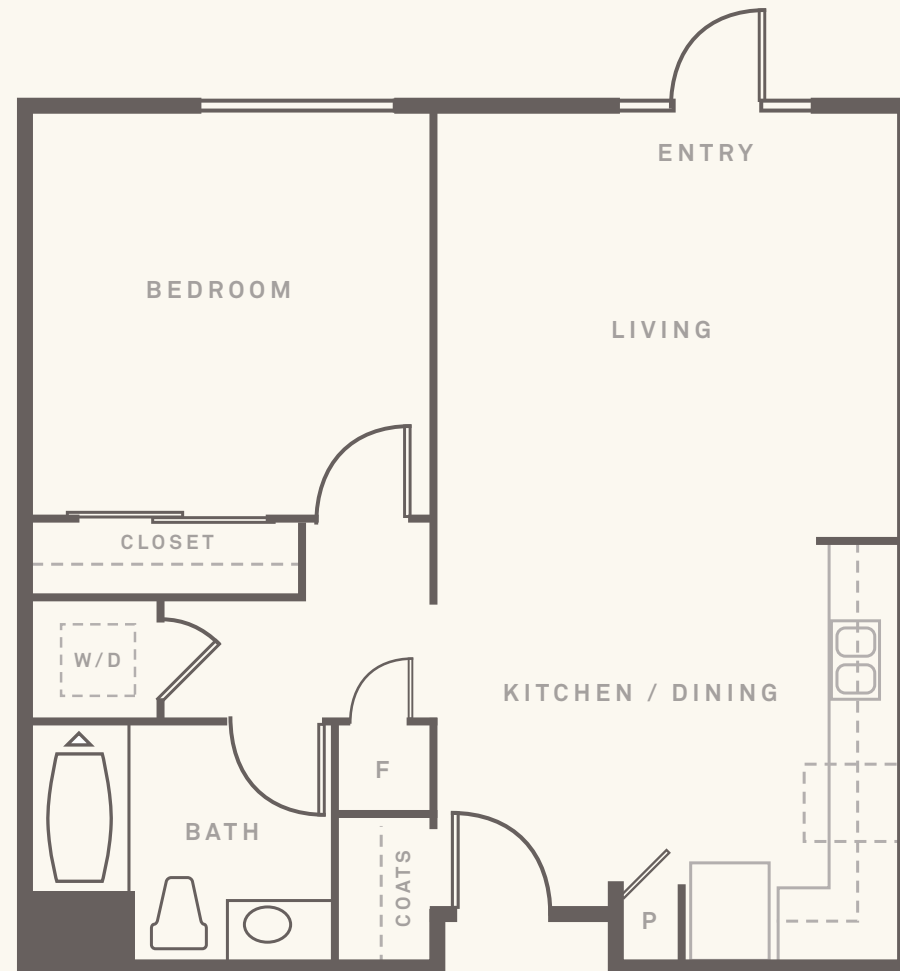

Field House | Plan 6

690 - 750 square feet

1 Bedroom, 1 Bath

Floorplans are preliminary

Dimensions and square footage may vary per elevation.

Floorplans and renderings are artist's conception based on preliminary information. All square footages are approximate and are figured on interior space. Floorplans are not to scale. Some home sites may be pre-plotted for specific variations. Please consult your sales councilor for details. In an effort to improve our homes, Tri Pointe Homes reserves the right to change features, prices or plans without notice. Windows and doors vary per elevation and per home site location.