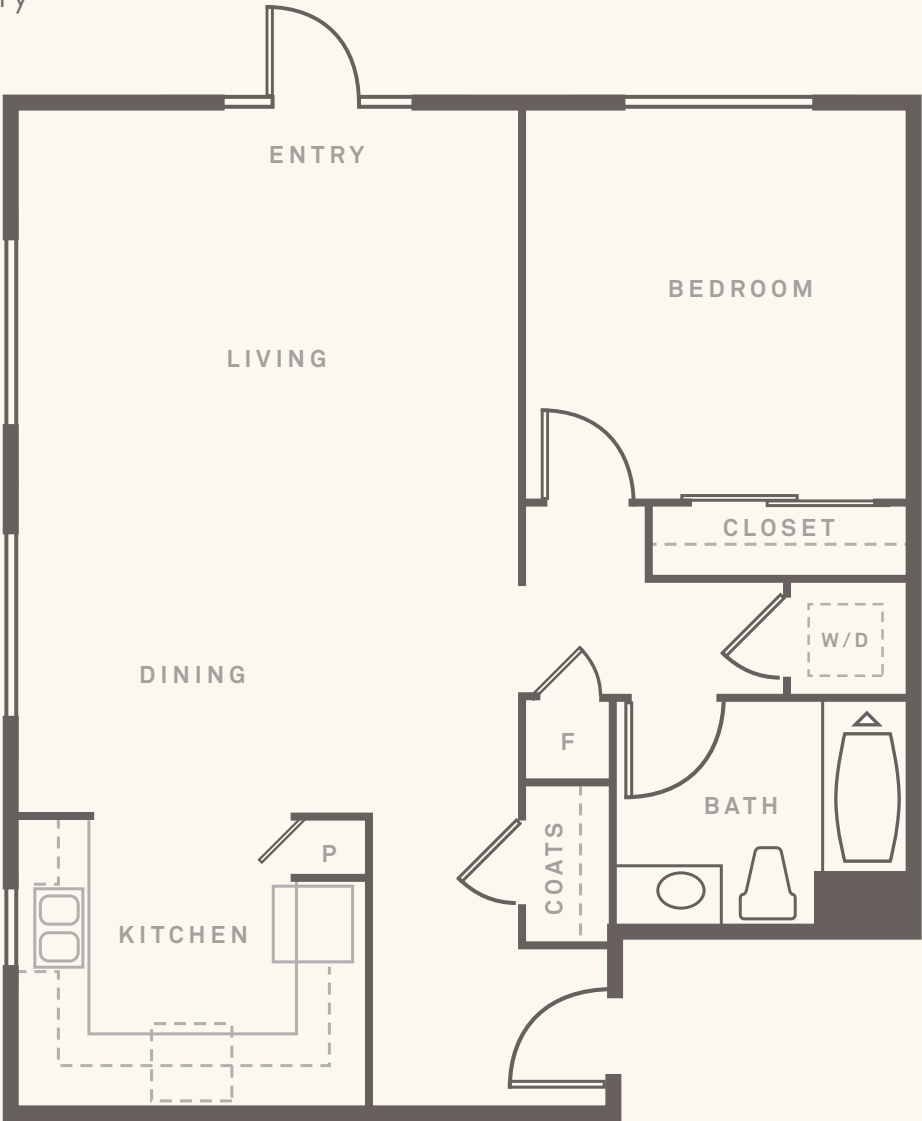

Field House | Plan 7

690 - 750 square feet

1 Bedroom, 1 Bath

Floorplans are preliminary

Dimensions and square footage may vary per elevation.

Floorplans and renderings are artist's conception based on preliminary information. All square footages are approximate and are figured on interior space. Floorplans are not to scale. Some home sites may be pre-plotted for specific variations. Please consult your sales councilor for details. In an effort to improve our homes, Tri Pointe Homes reserves the right to change features, prices or plans without notice. Windows and doors vary per elevation and per home site location.