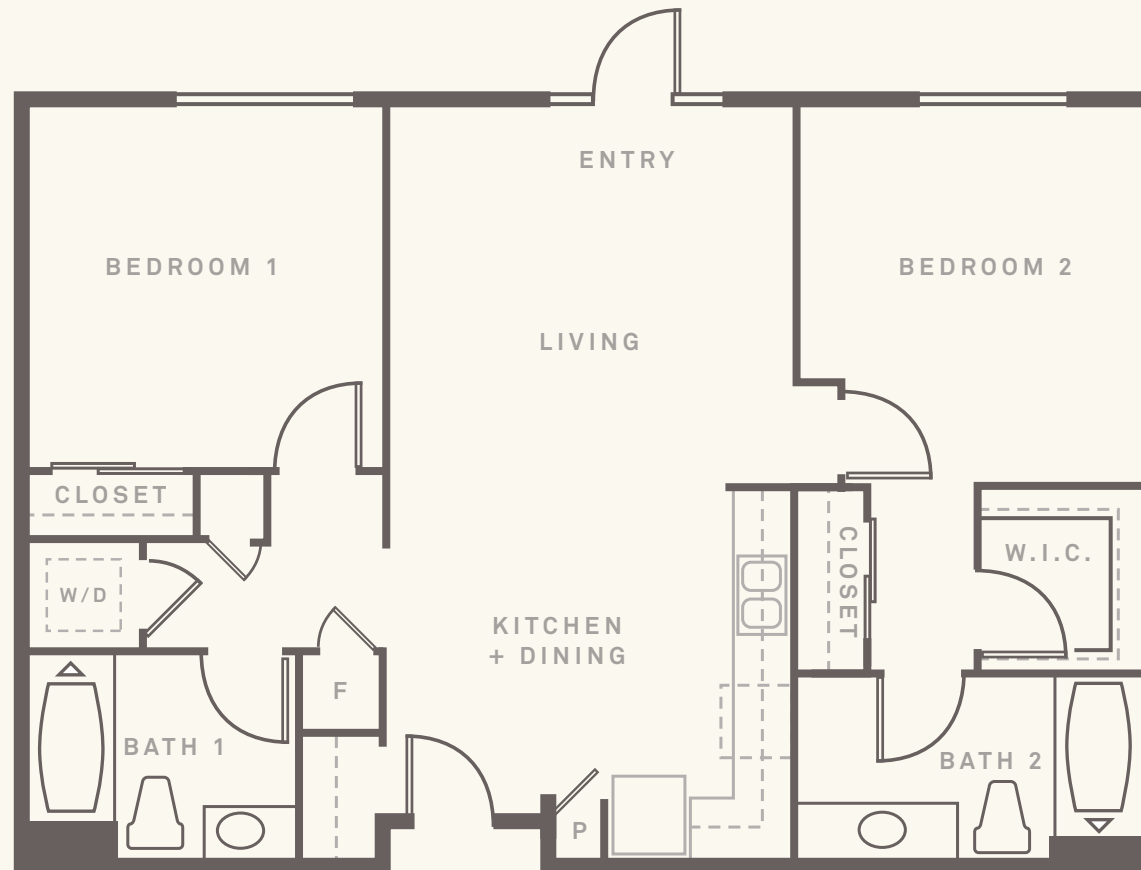

Field House | Plan 8

997 - 1300 square feet

2 Bedroom, 2 Baths

Floorplans are preliminary

Dimensions and square footage may vary per elevation.

Floorplans and renderings are artist's conception based on preliminary information. All square footages are approximate and are figured on interior space. Floorplans are not to scale. Some home sites may be pre-plotted for specific variations. Please consult your sales councilor for details. In an effort to improve our homes, Tri Pointe Homes reserves the right to change features, prices or plans without notice. Windows and doors vary per elevation and per home site location.