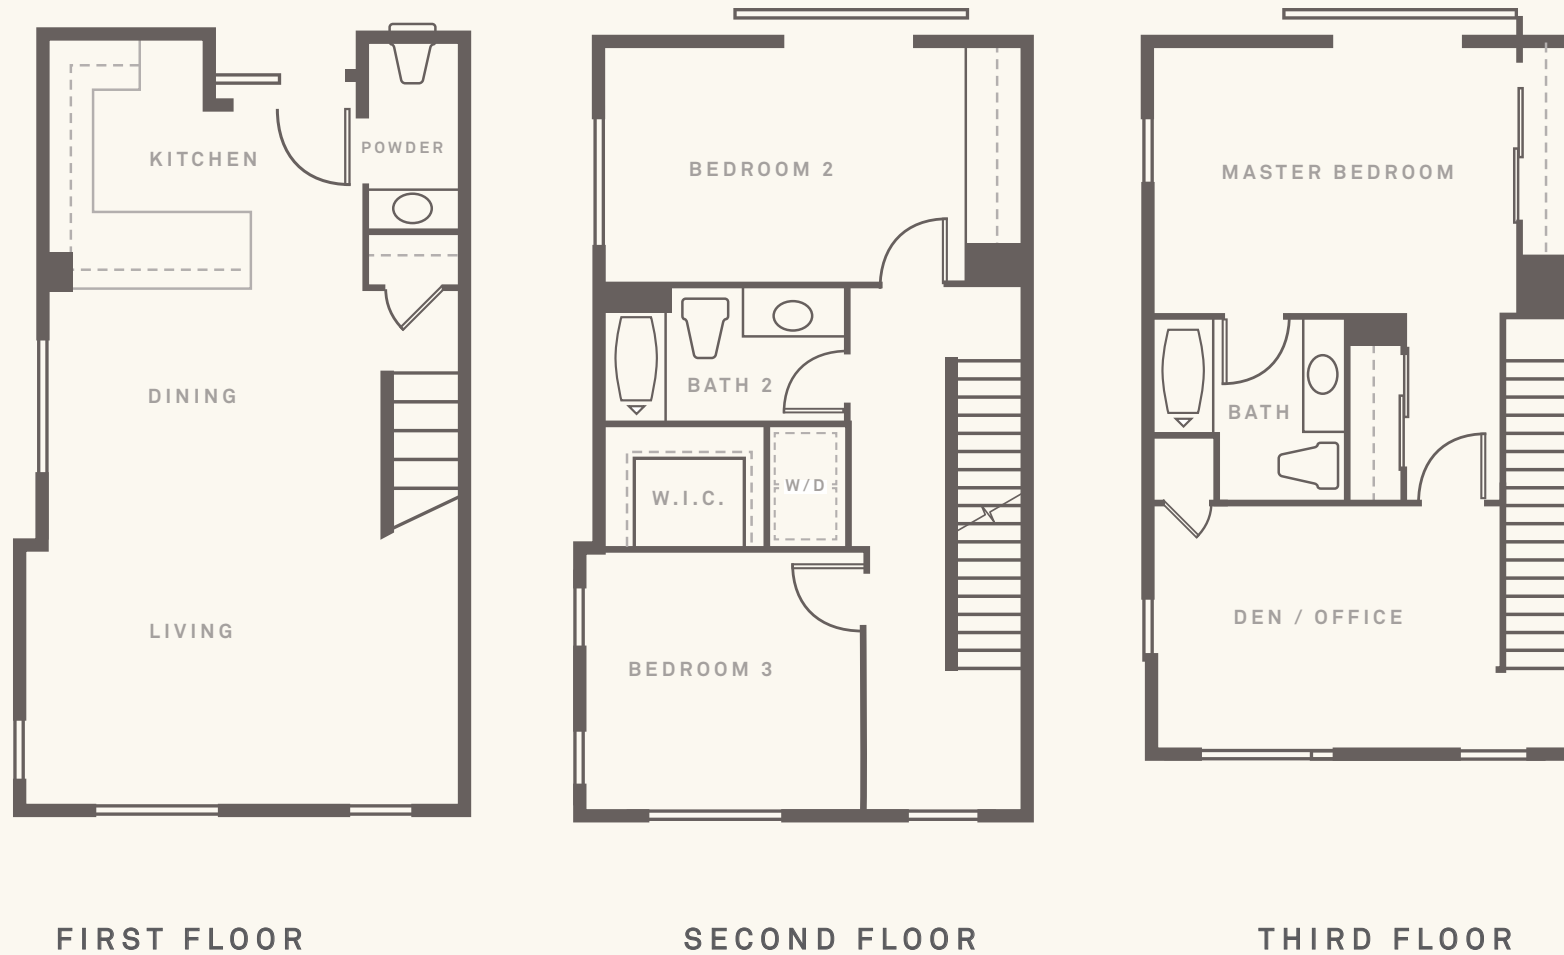

## Field House | Plan 9

1836 square feet

3 Bedroom, 2.5 Baths

Floorplans are preliminary

Dimensions and square footage may vary per elevation.

Floorplans and renderings are artist's conception based on preliminary information. All square footages are approximate and are figured on interior space. Floorplans are not to scale. Some home sites may be pre-plotted for specific variations. Please consult your sales councilor for details. In an effort to improve our homes, Tri Pointe Homes reserves the right to change features, prices or plans without notice. Windows and doors vary per elevation and per home site location.