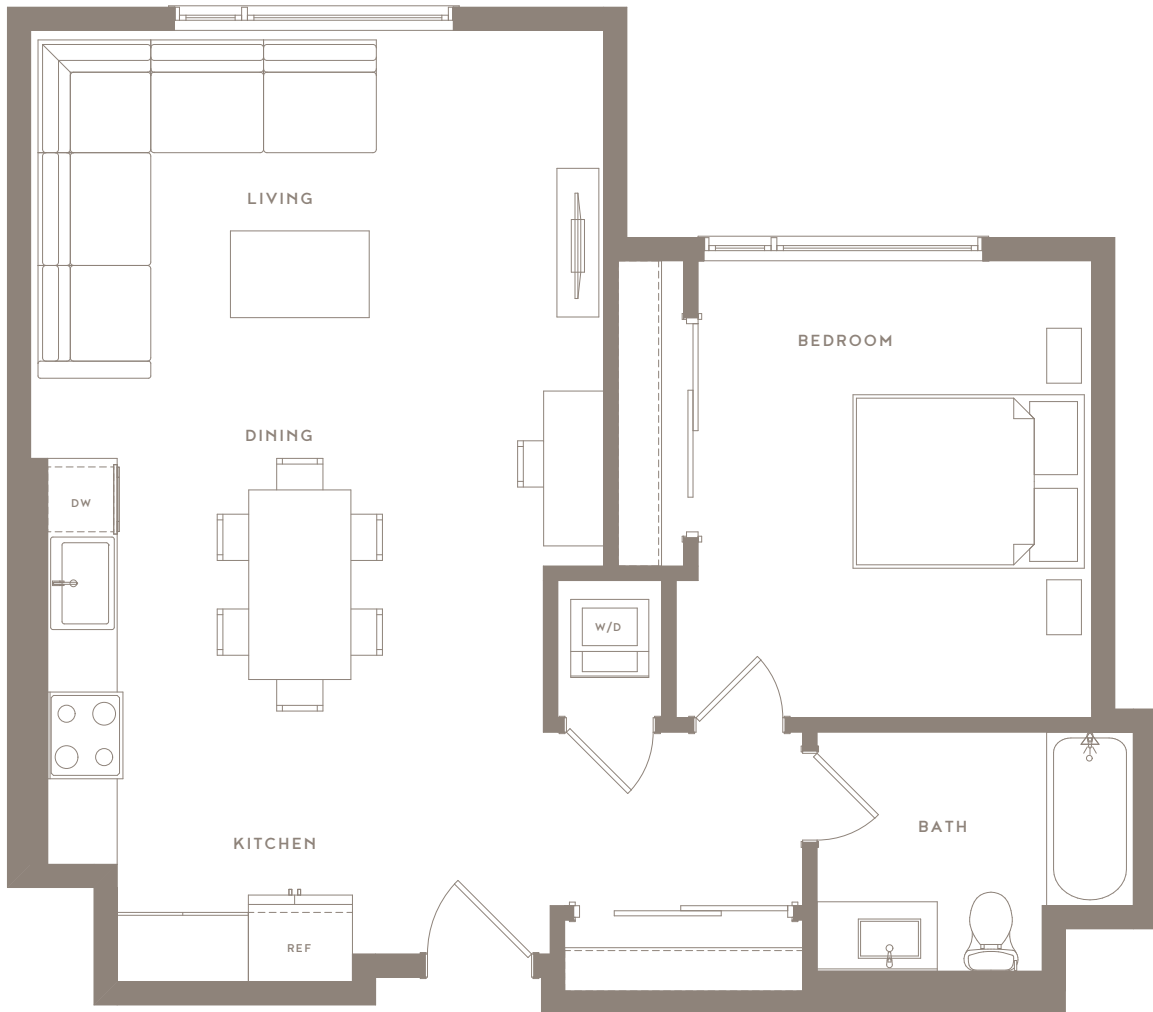

HAWTHORNE

BAY MEADOWS

A1-b

1 BEDROOM, 1 BATH

Units 205, 305, 405

3069 East Kyne Street, San Mateo, CA 94403

(650) 781-0383

HAWTHORNESM.COM