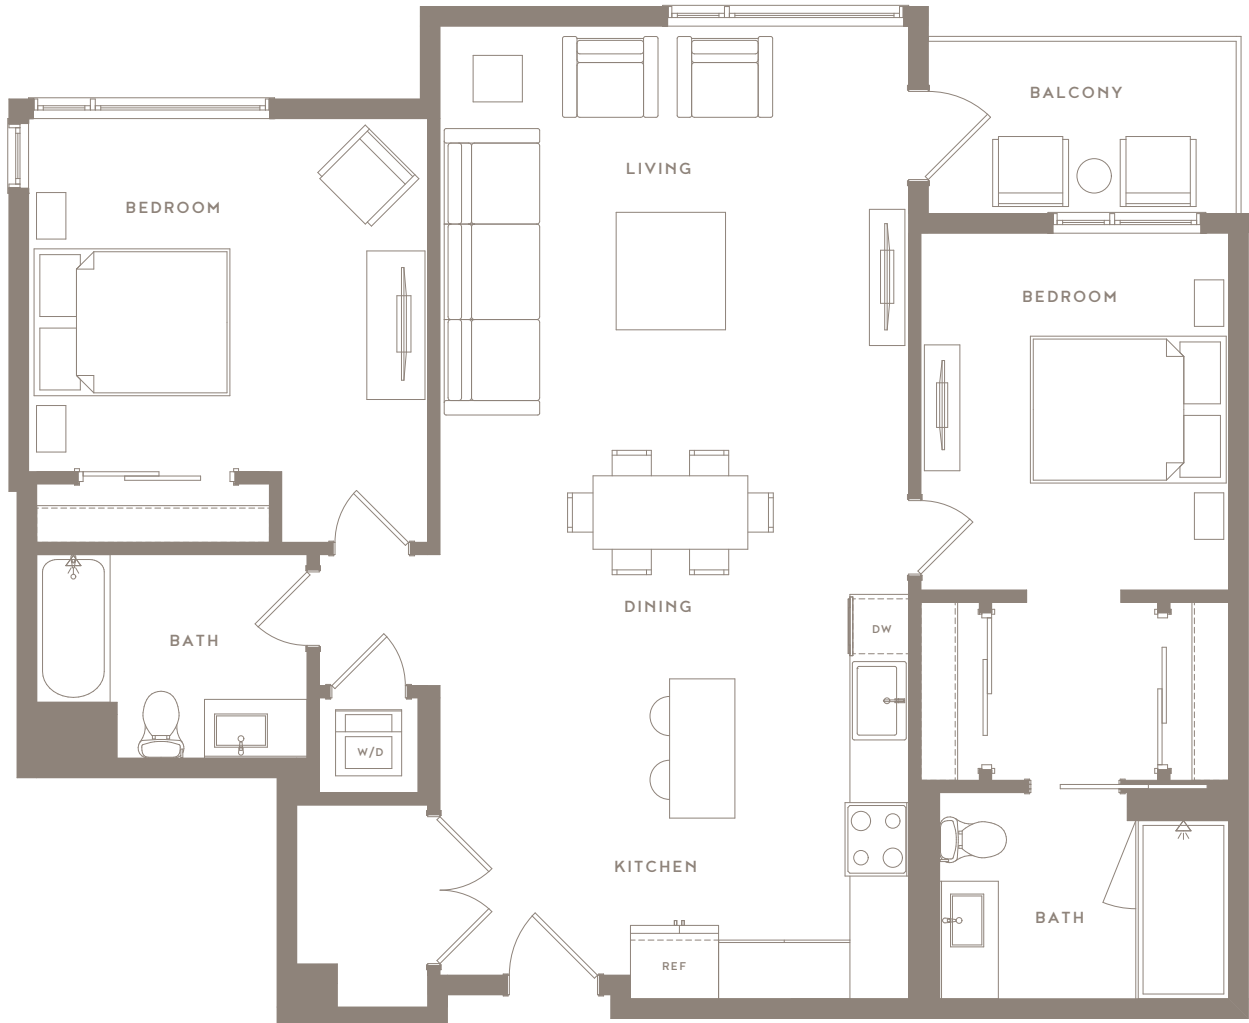

HAWTHORNE

BAY MEADOWS

B1-a 

2 BEDROOM, 2 BATH
Units 103, 203, 303

3069 East Kyne Street, San Mateo, CA 94403

(650) 781-0383

HAWTHORNESM.COM