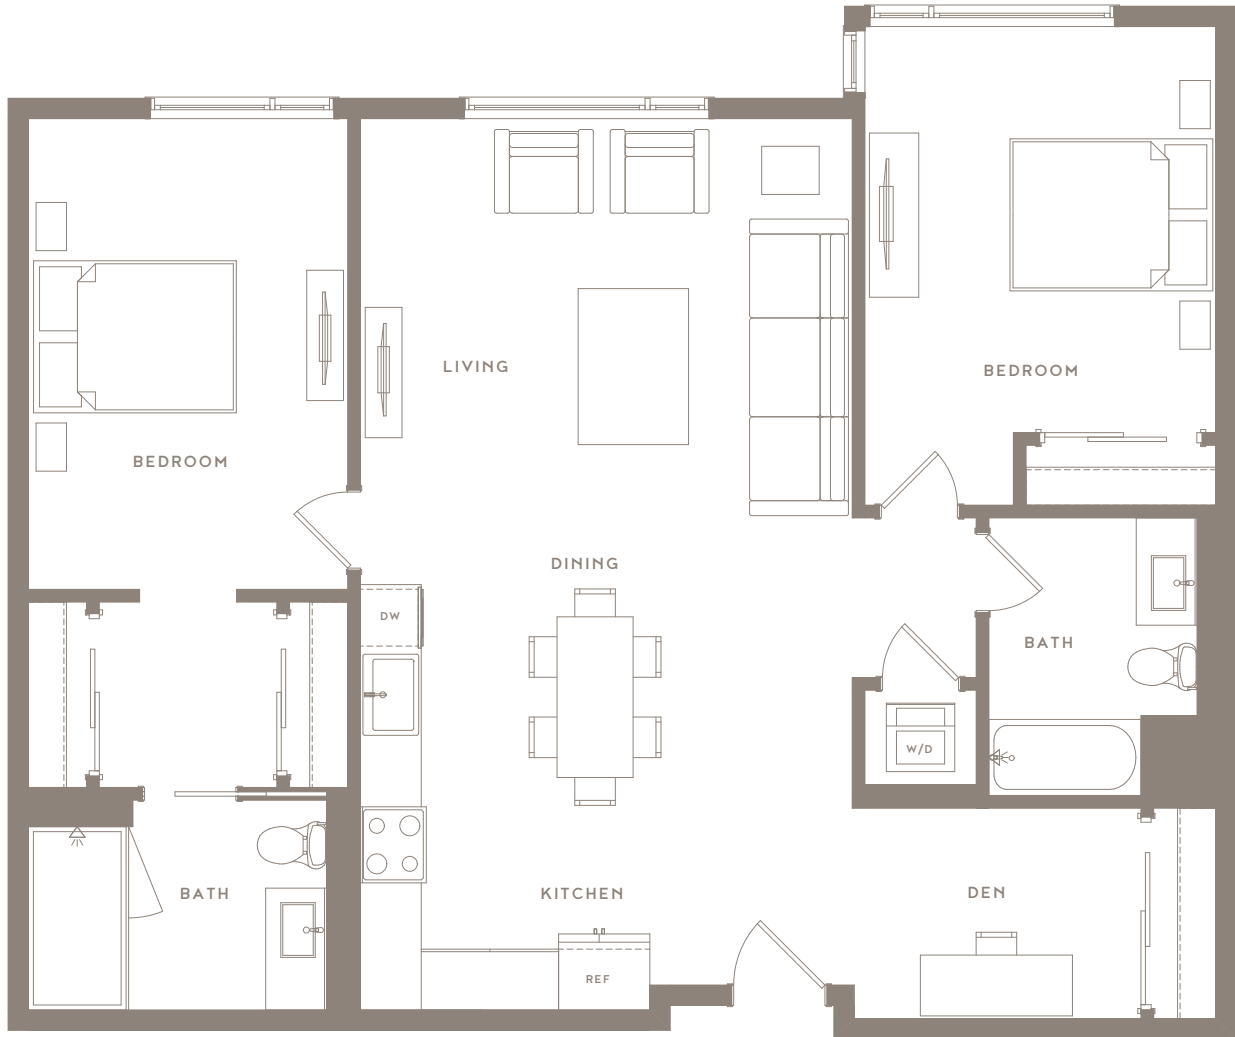

# HAWTHORNE

BAY MEADOWS

**B2-a** 

**2 BEDROOM + DEN, 2 BATH**  
Units 313, 413

3069 East Kyne Street, San Mateo, CA 94403

(650) 781-0383

[HAWTHORNESM.COM](http://HAWTHORNESM.COM)