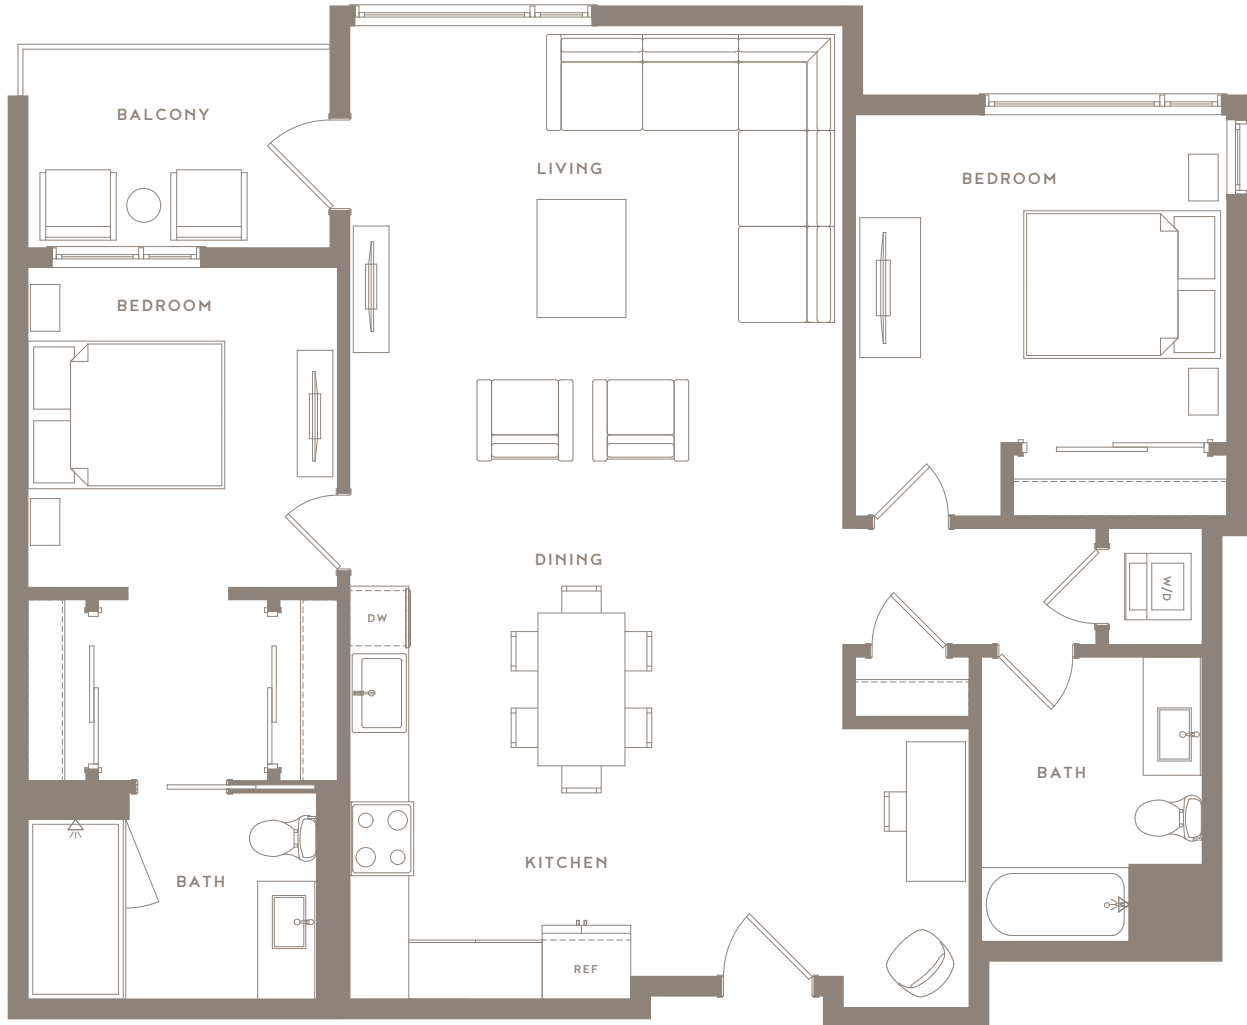

HAWTHORNE

BAY MEADOWS

B2-b 

2 BEDROOM, 2 BATH
Units 206, 306

3069 East Kyne Street, San Mateo, CA 94403

(650) 781-0383

HAWTHORNESM.COM