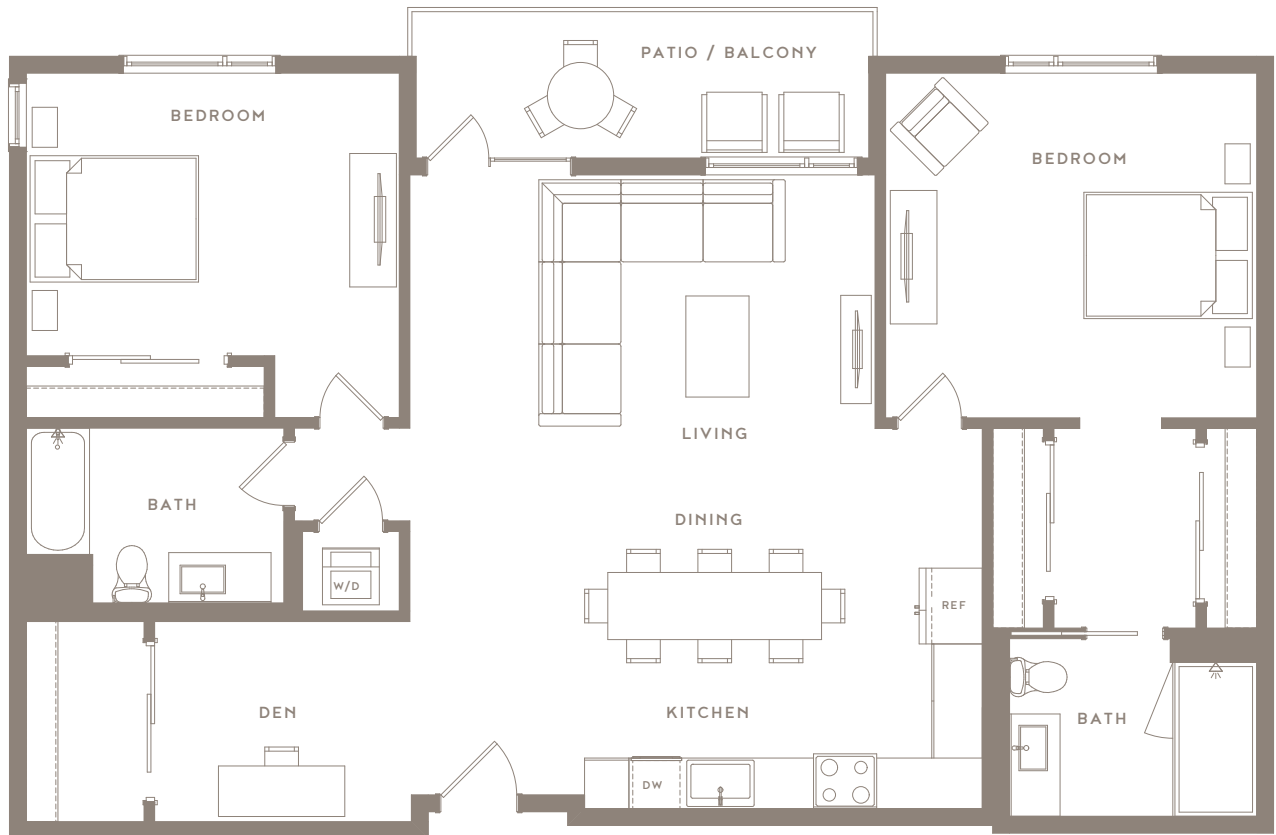

HAWTHORNE

BAY MEADOWS

B3-a 

2 BEDROOM + DEN, 2 BATH
Units 108, 208, 308

3069 East Kyne Street, San Mateo, CA 94403

(650) 781-0383

HAWTHORNESM.COM