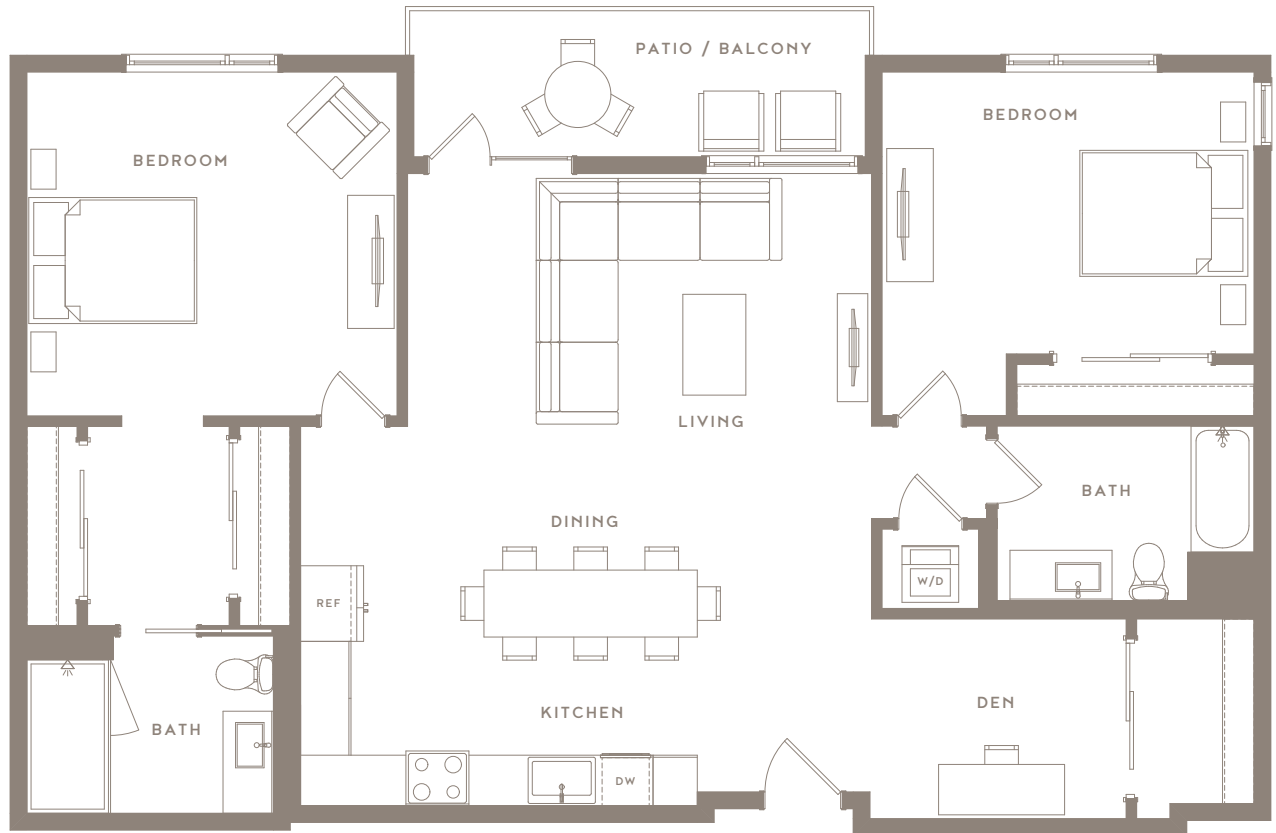

# HAWTHORNE

BAY MEADOWS

**B3-b** 

**2 BEDROOM + DEN, 2 BATH**  
Units 109, 209, 309

3069 East Kyne Street, San Mateo, CA 94403

(650) 781-0383

[HAWTHORNESM.COM](http://HAWTHORNESM.COM)