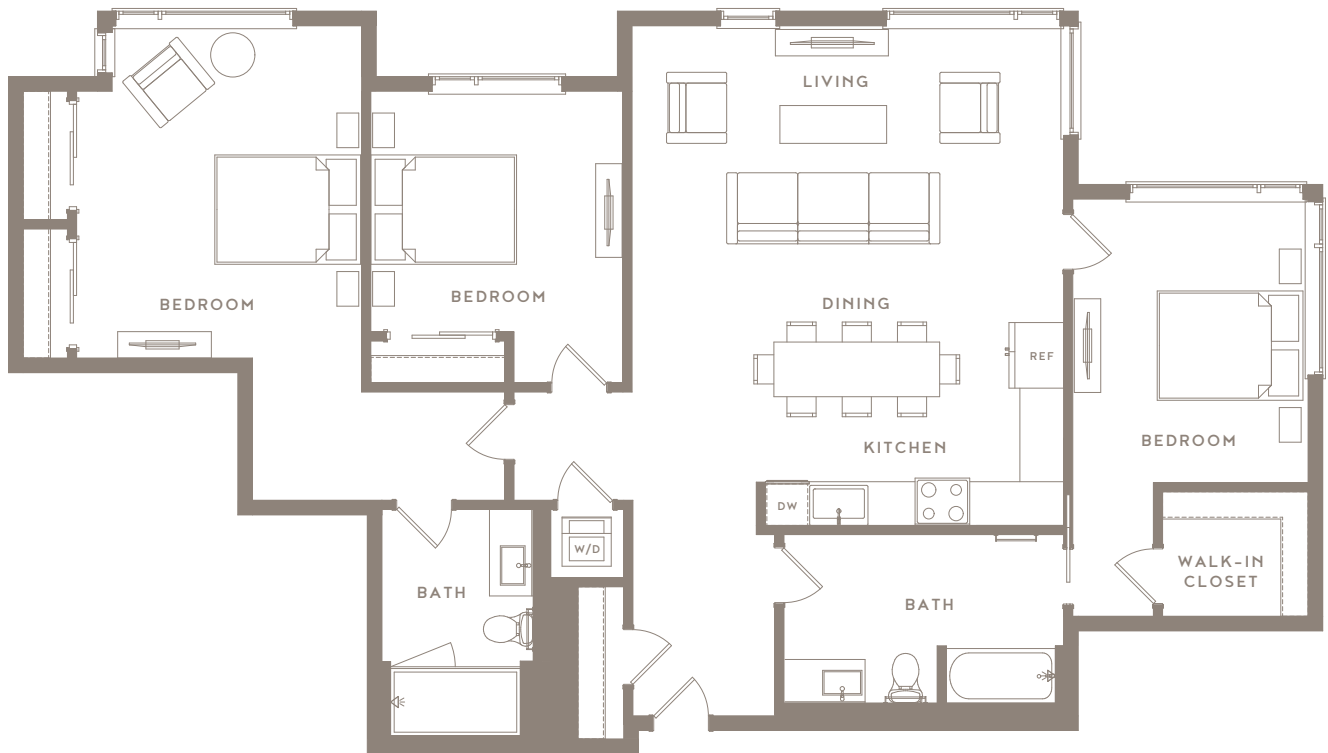

HAWTHORNE

BAY MEADOWS

C1-d 

3 BEDROOM, 2 BATH
Unit 215

3069 East Kyne Street, San Mateo, CA 94403

(650) 781-0383

HAWTHORNESM.COM