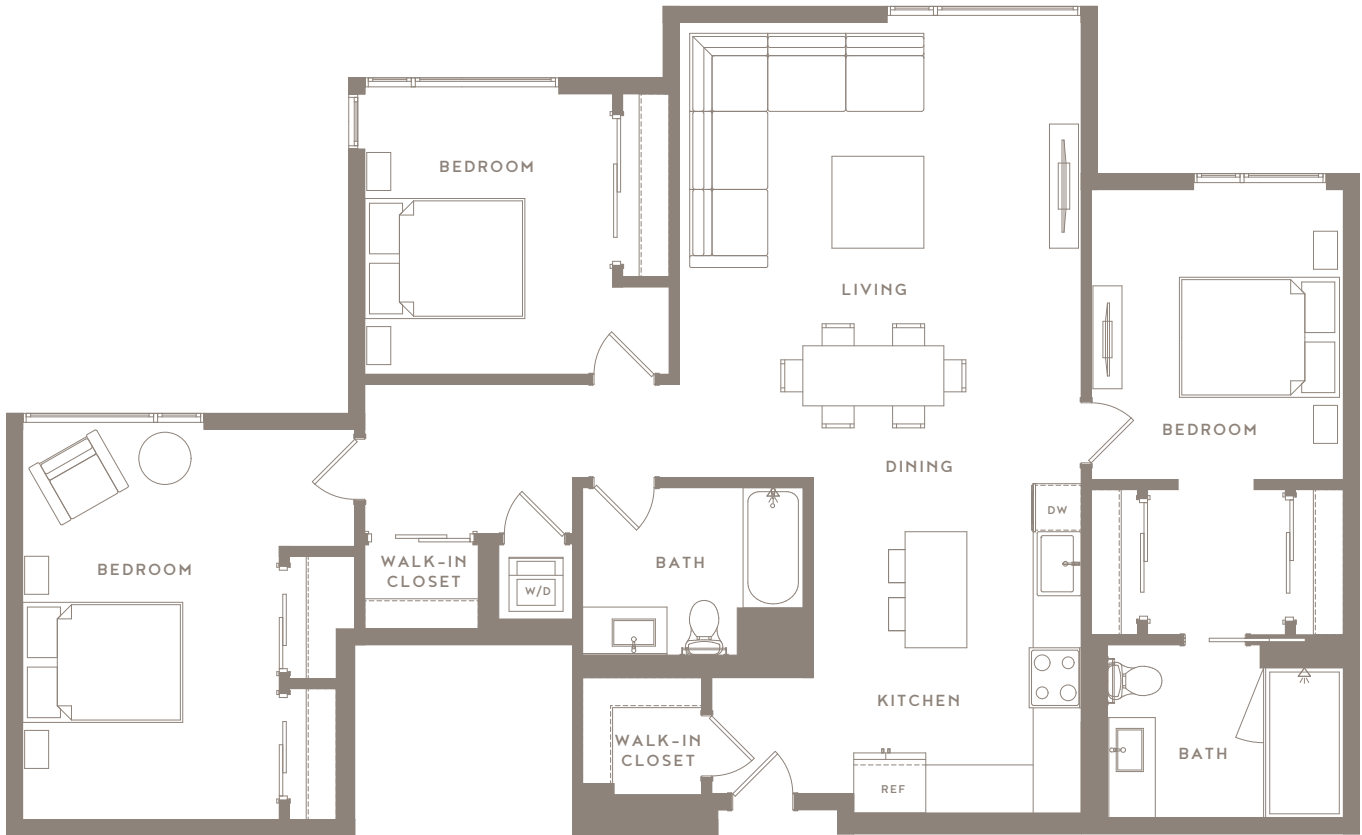

# HAWTHORNE

BAY MEADOWS

C1-e

3 BEDROOM, 2 BATH

Unit 403

3069 East Kyne Street, San Mateo, CA 94403

(650) 781-0383

HAWTHORNESM.COM