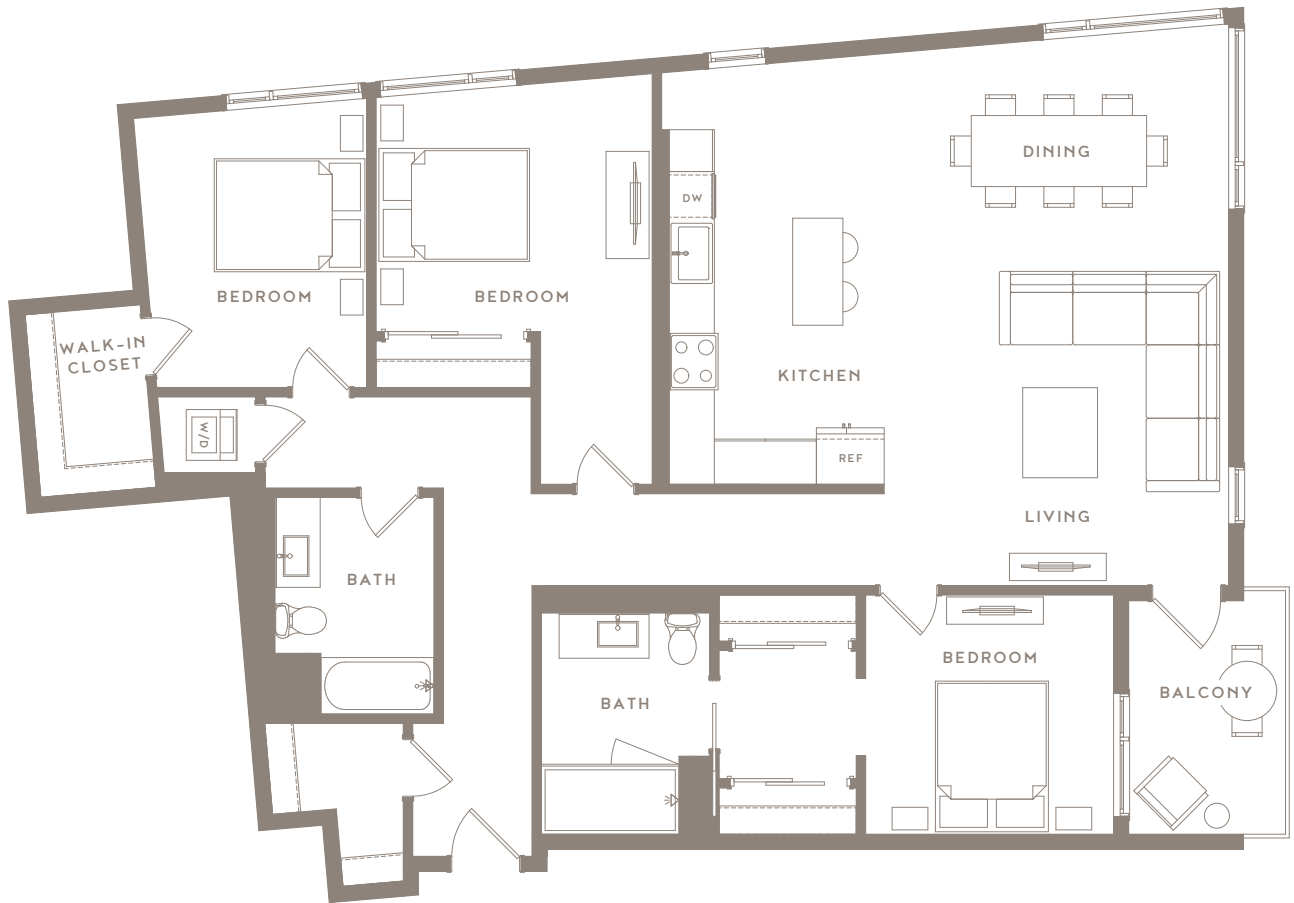

HAWTHORNE

BAY MEADOWS

C2-a 

3 BEDROOM, 2 BATH
Units 107, 207, 307, 407

3069 East Kyne Street, San Mateo, CA 94403

(650) 781-0383

HAWTHORNESM.COM