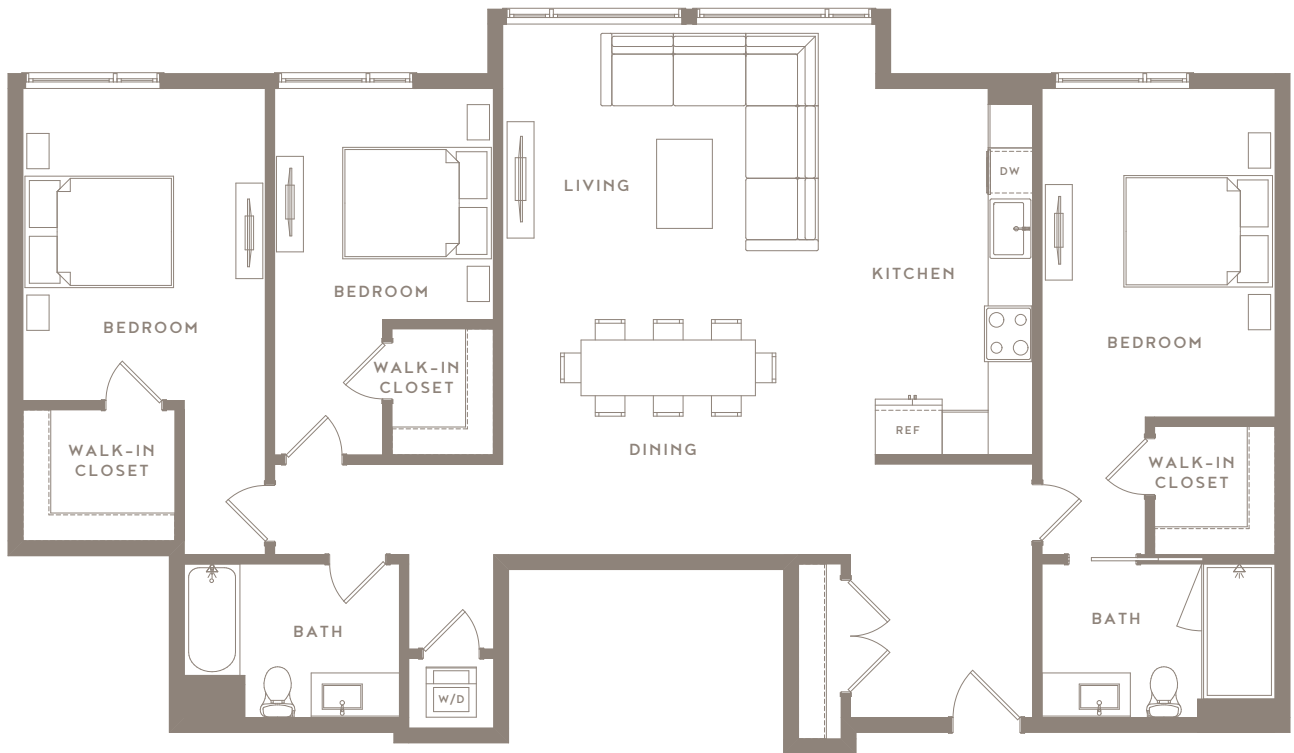

HAWTHORNE

BAY MEADOWS

C2-b 

3 BEDROOM, 2 BATH
Units 212, 312, 412

3069 East Kyne Street, San Mateo, CA 94403

(650) 781-0383

HAWTHORNESM.COM