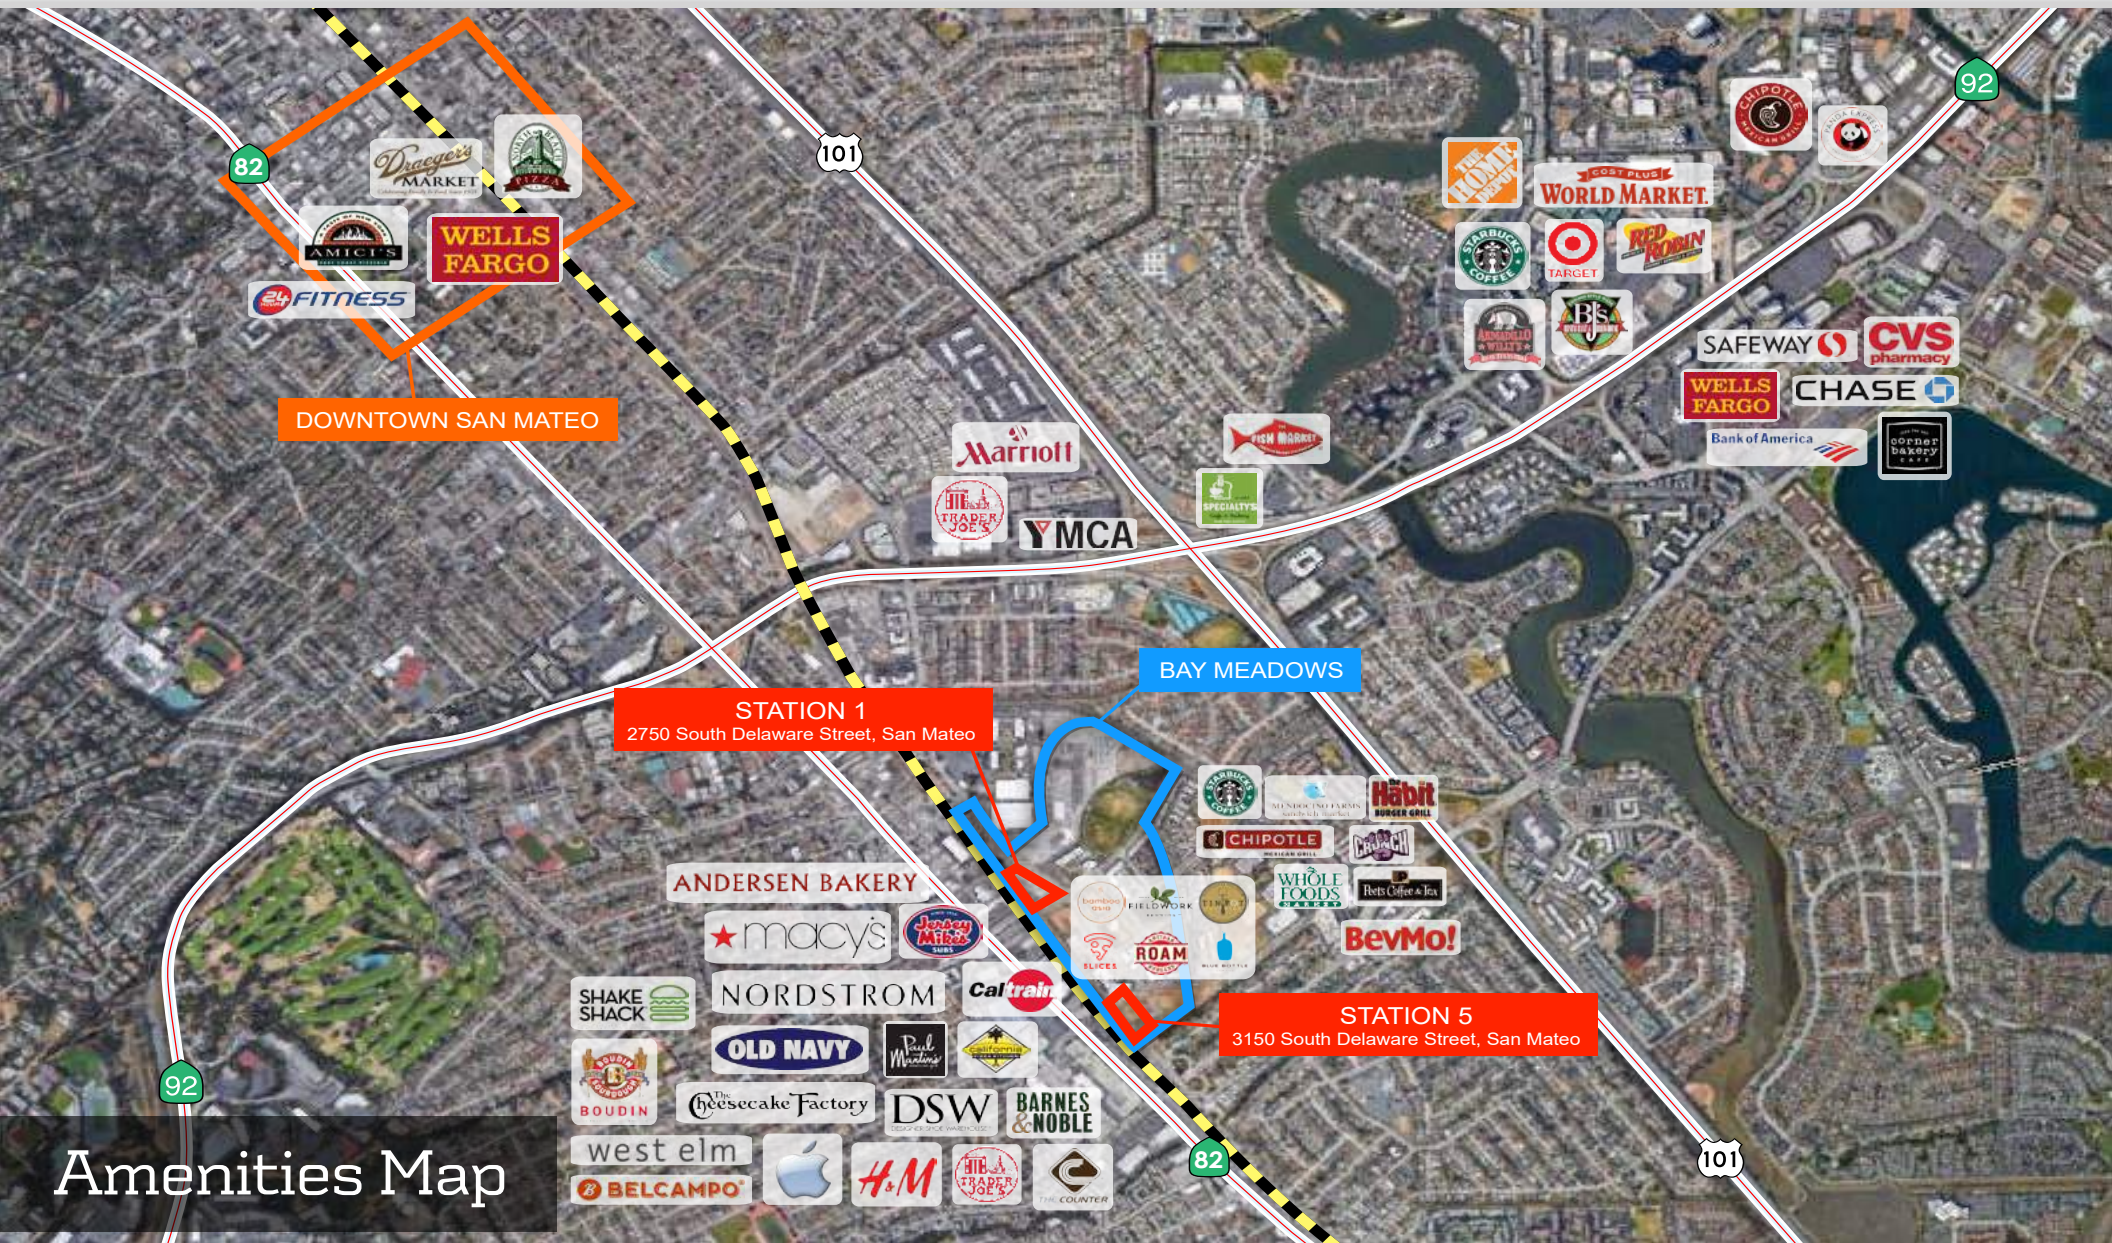

BAY MEADOWS STATION

SAN MATEO

Amenities Map