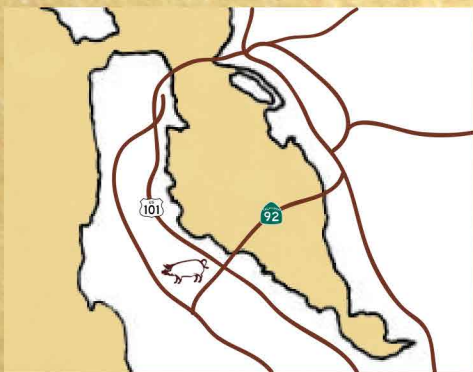

San Mateo Bacon & Brew FESTIVAL

SAT 09/27/2014
11:00 AM - 5:00 PM

PARKING MAP

Directions from US HWY 101

Directions from CA SR 92

- 1) EXIT 3RD AVE and head WESTBOUND
- 2) Continue WEST until S DELAWARE ST
- 3) Use "Recommended Traffic Route" on MAP

- 1) EXIT EL CAMINO REAL NORTH
- 2) Continue NORTH until 9TH AVE
- 3) Use "Recommended Traffic Route" on MAP